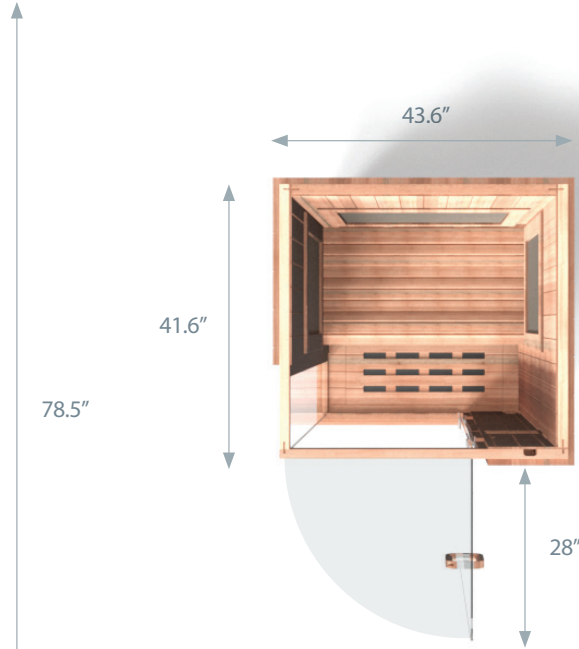

mPulse® Smart Sauna Aspire

Connected & Customizable
Red/Near, Mid & Far IR Sauna

FEATURES

- 1-person capacity
- Red light/near infrared LED light panels
- Mid and far SoloCarbon® infrared heaters, proven 99% effective
- 7 wellness programs at your fingertips
- Android-powered tablet with smart features
- Sunlighten mobile app to support your sauna lifestyle and wellness goals
- Chromotherapy: healing with lights and colors
- Available in Basswood and Eucalyptus (pictured)

PANELS

Roof panel: 43.6" W x 41.6" D x 2.7" T
 Floor panel: 43.6" W x 41.6" D x 2.7" T
 Front wall (including glass): 42.5" W x 72.1" H x 2.8" T
 Glass door: 30.4" W x 68.7" H x .3" T
 Back wall: 41.4" W x 72.1" H x 2.8" T
 Right wall: 40.5" W x 72.1" H x 2.8" T
 Left wall (including glass): 39.1" W x 72.1" H x 2.8" T
 Side glass: 11.2" W x 69.8" H x .3" T
 Bench: 37.8" W x 21.9" D x 5.9" T
 Total Sauna Weight: Bass: 432 lbs.; Euca: 463 lbs.

ASSEMBLED

Exterior: 43.6" W x 41.6" D x 78.5" H - 2" feet included
 Recommend 4" between sauna and walls and 6" above sauna to allow for optimal air circulation and temperature performance and also to allow access for troubleshooting.

- Spacing above allows for assembly connections
- Spacing on sides allows for outlet access

Interior: 37.8" W x 35.6" D x 71.5" H
 Bench: 37.8" W x 21.7" D x 20.2" H
 Heaters: 5 FIR, 4 MIR, 3 NIR/Red LED Light Panels