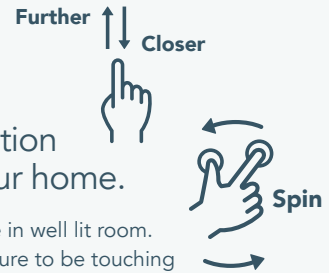

STEP 1

Open camera on your mobile device.*

*Technical requirements:
iOS Version 11 and later
or Android 8 and later.

STEP 2

Scan any QR code below to visualize our saunas in your environment.

STEP 3

Follow the prompt to engage, then position the sauna around your home.

For best results, make sure to be in well lit room.
When positioning sauna, make sure to be touching sauna model.

mPulse Smart Sauna Aspire

Connected & Customizable Red/Near, Mid & Far IR Sauna

EUCALYPTUS