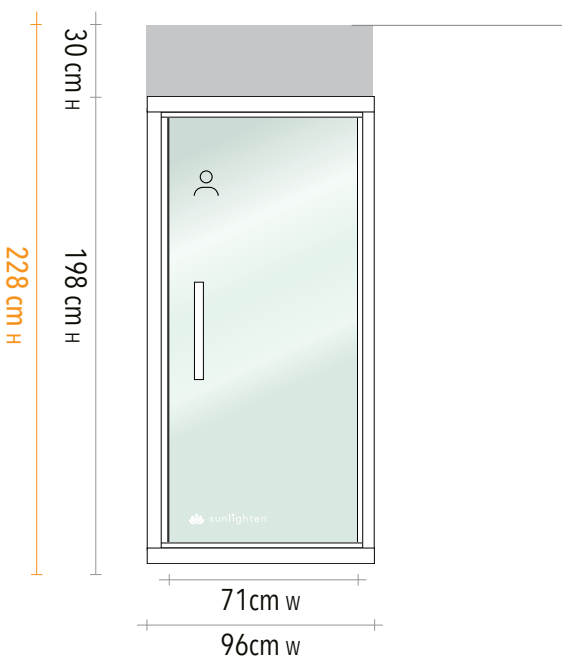

Minimum clear space required above sauna roof: 30cm.

For long term timber protection and to prevent warping, a timber treatment is applied to the exterior of all cabin saunas during the manufacture process. This may alter the external timber colour slightly.

TIMBER OPTIONS

- **E** EUCALYPTUS [ENTIRE SAUNA]

** Signature I is not recommended for outdoor placement.

INFRARED HEATER PANELS

	FIR
Left Wall	1
Back Wall	2
Right Wall	1
Front Wall	0
Floor	2
Under Bench	2
TOTAL	8