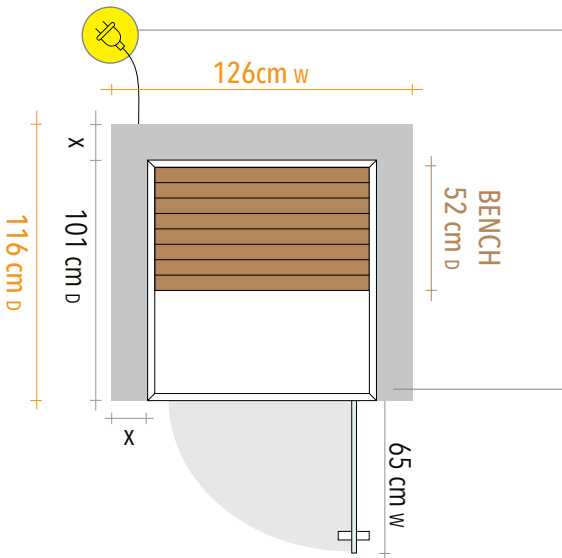

The Signature sauna provides SoloCarbon® heating in a robust cabin design. Simple touchpad controls and entertainment features makes the Signature series a cost-effective and user-friendly sauna that supports your daily wellness routine, pain relief, weight loss or detox program.

KEY FEATURES

- Patented SoloCarbon® heating technology
- Ultra low EMF - negligible electromagnetic field emissions
- Eucalyptus timber is sourced from sustainably managed forests.
- Economical & easy to use (approx. 60c per hour), low maintenance
- Blaupunkt speakers with bluetooth connectivity
- Easy assembly using the Sunlighten patented Magne-seal™ system
- Residential five-year warranty (12 months parts & labour, plus 4 yrs parts & service support)
- Optional Outdoor cover available

POWER REQUIREMENTS 220-240V, 1707 watts. Maximum Amperage 10A. Sunlighten recommends all new installations adhere to AS3000 and a circuit that is RCD protected, along with a readily accessible switch. A 3m cord exists with a standard male plug, exiting back left of roof.

Minimum clear space required at back and both sides of all our Signature saunas: x = 15cm