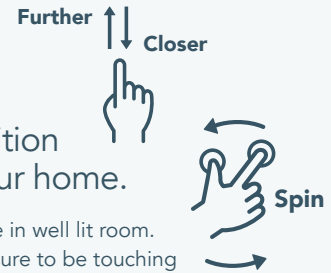

STEP 1

Open camera on your mobile device.*

*Technical requirements:
iOS Version 11 and later
or Android 8 and later.

STEP 2

Scan any QR code below to visualize our saunas in your environment.

STEP 3

Follow the prompt to engage, then position the sauna around your home.

For best results, make sure to be in well lit room.
When positioning sauna, make sure to be touching sauna model.

mPulse Smart Sauna Discover

Connected & Customizable Red/Near, Mid & Far IR Sauna

EUCALYPTUS