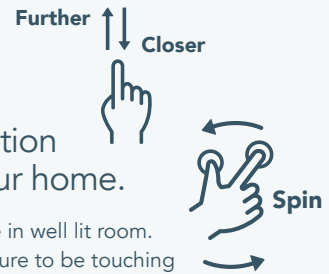

See our **sunlighten** saunas in your own space.

Scan the corresponding QR code to experience our Sauna Visualizer on your mobile phone.

STEP 1

Open camera on your mobile device.*

*Technical requirements:
iOS Version 11 and later
or Android 8 and later.

STEP 2

Scan any QR code below to visualize our saunas in your environment.

STEP 3

Follow the prompt to engage, then position the sauna around your home.

For best results, make sure to be in well lit room.
When positioning sauna, make sure to be touching sauna model.